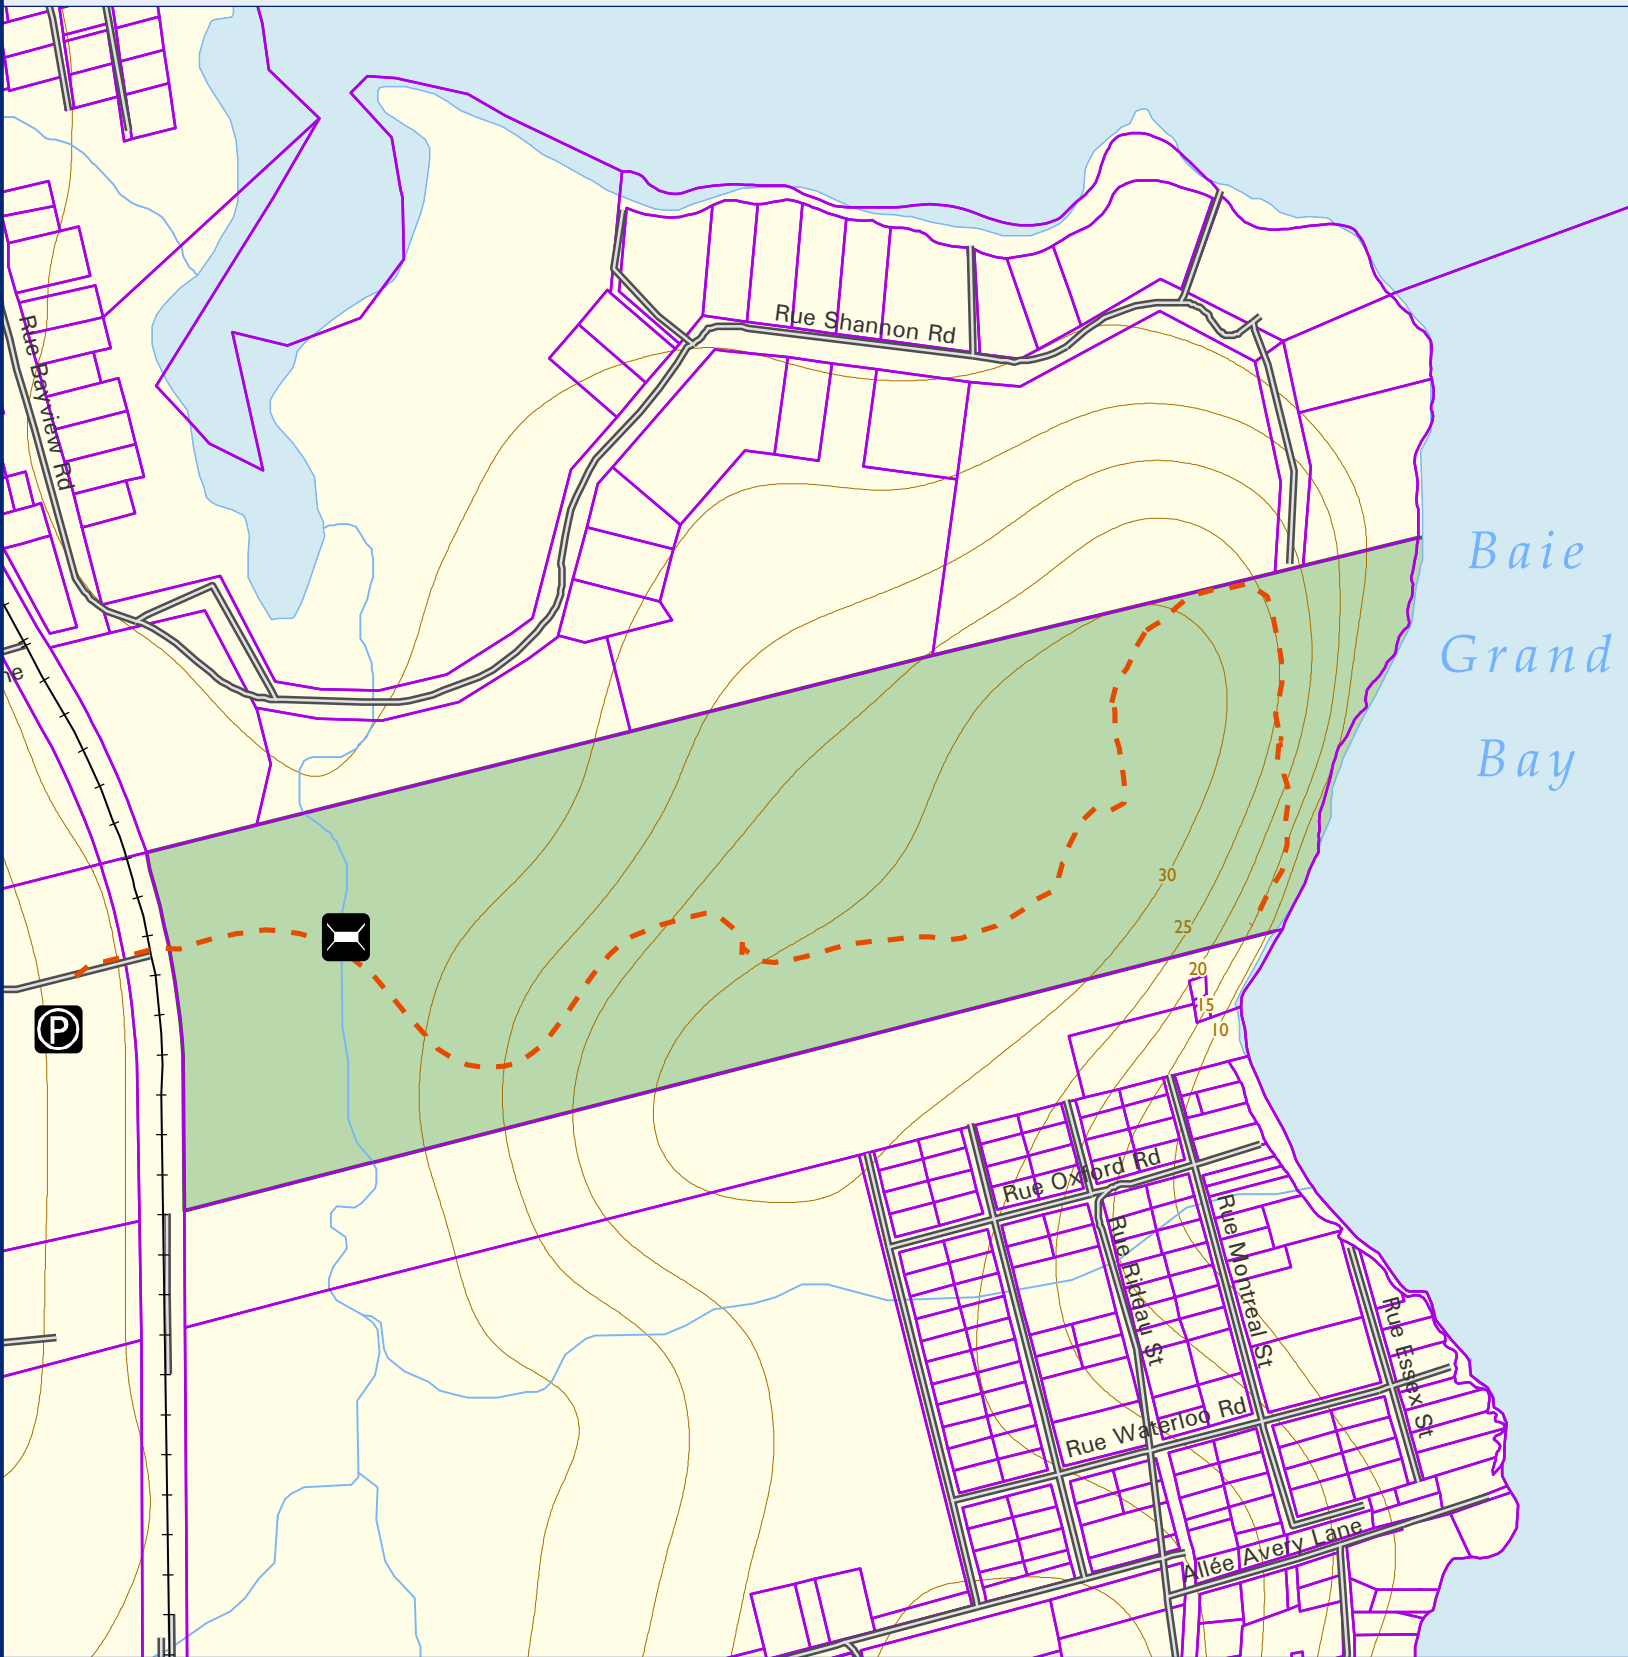

GRAND BAY - WESTFIELD PROPERTY

The Nature Trust of New Brunswick Inc.
 La Fondation pour la protection
 des sites naturels du Nouveau-Brunswick Inc.

- Proposed donation
- Trail
- Body of Water
- Stream

- X Culvert
- P Parking
- Parcel boundaries